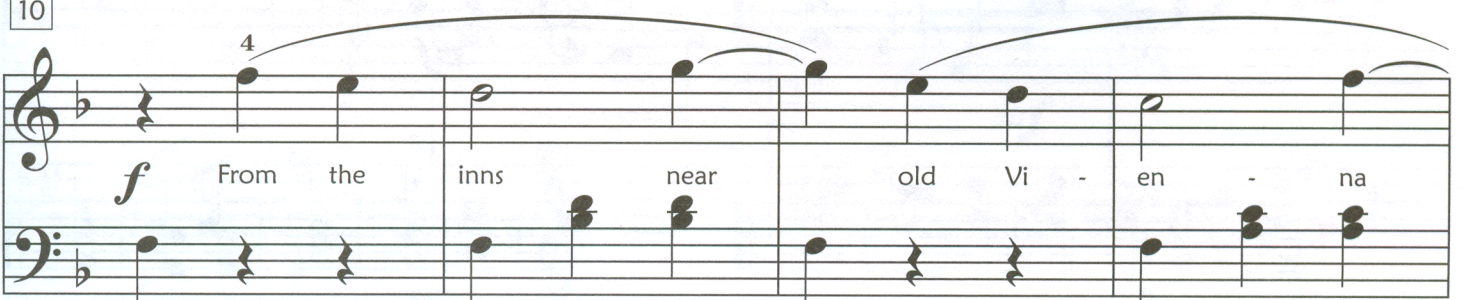

Waltz-Bass Accompaniment

The waltz-bass accompaniment is used in $\frac{3}{4}$ time.

Beat 1—play bottom note of chord.

Beats 2 and 3—play middle and top notes together.

Waltz-bass accompaniment Block chord

Play beats 2 and 3 softer than beat 1.

New Italian Term

poco = little

poco rit. = slow down a little

Workout 6 LH Waltz Bass

Play 3 times each day. Transpose to C major.

Ländler in F Major*

Moderato