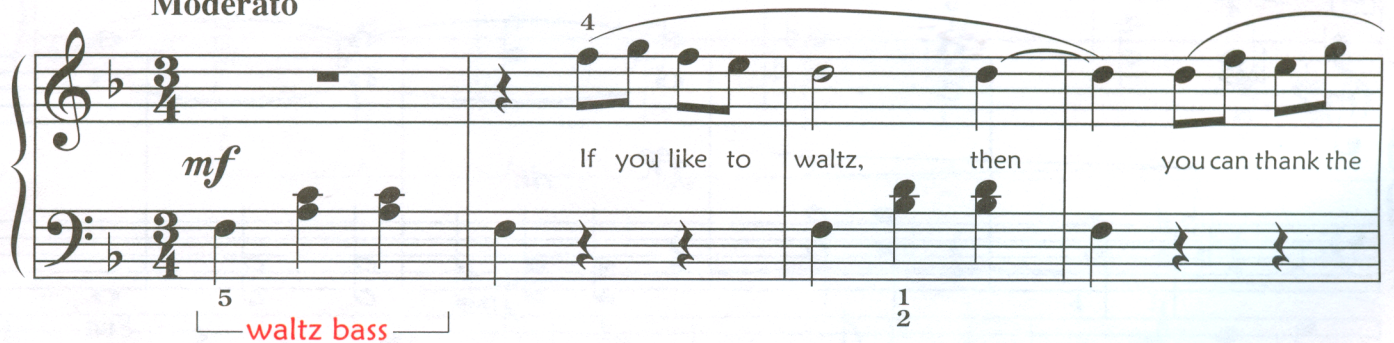

Waltz-Bass Accompaniment

The waltz-bass accompaniment is used in $\frac{3}{4}$ time.

Beat 1—play bottom note of chord.

Beats 2 and 3—play middle and top notes together.

Waltz-bass accompaniment Block chord

Play beats 2 and 3 softer than beat 1.

New Italian Term

poco = little

poco rit. = slow down a little

Workout 6 LH Waltz Bass

Play 3 times each day. Transpose to C major.

Ländler in F Major*

Moderato