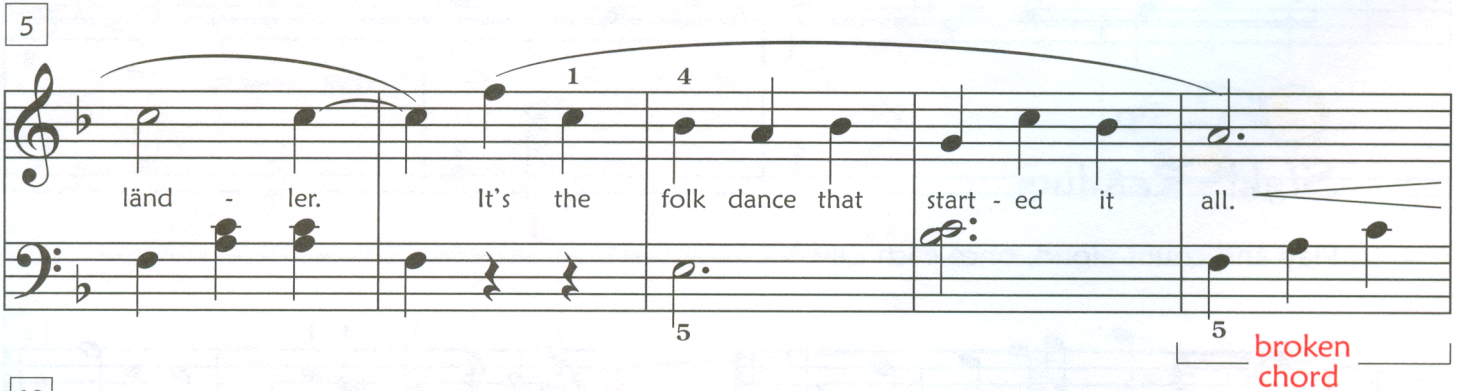

Waltz-Bass Accompaniment

The waltz-bass accompaniment is used in $\frac{3}{4}$ time.

Beat 1—play bottom note of chord.

Beats 2 and 3—play middle and top notes together.

Waltz-bass accompaniment Block chord

Play beats 2 and 3 softer than beat 1.

New Italian Term

poco = little

poco rit. = slow down a little

Workout 6 LH Waltz Bass

Play 3 times each day. Transpose to C major.

Ländler in F Major*

Moderato