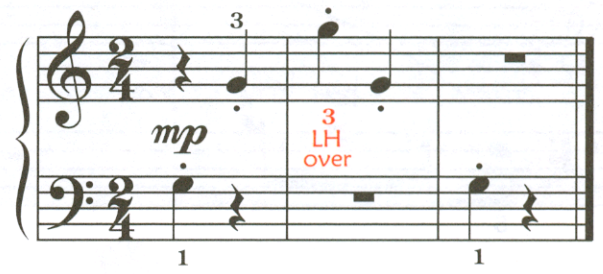

8va Lower

When placed *below* the staff, 8va means to play one octave (8 notes) lower than written.

Workout 4 Cross Over and Back

Play 3 times each day.

Folk Song Mix-Up

(Do Your Ears Hang Low?/Turkey in the Straw)

1
8va - - - -

20

5 Here's the part that sounds like Tur - key in

(continue playing 8va)

24

5 4 (with your ears hang - ing low) 5

rit.

the Straw.