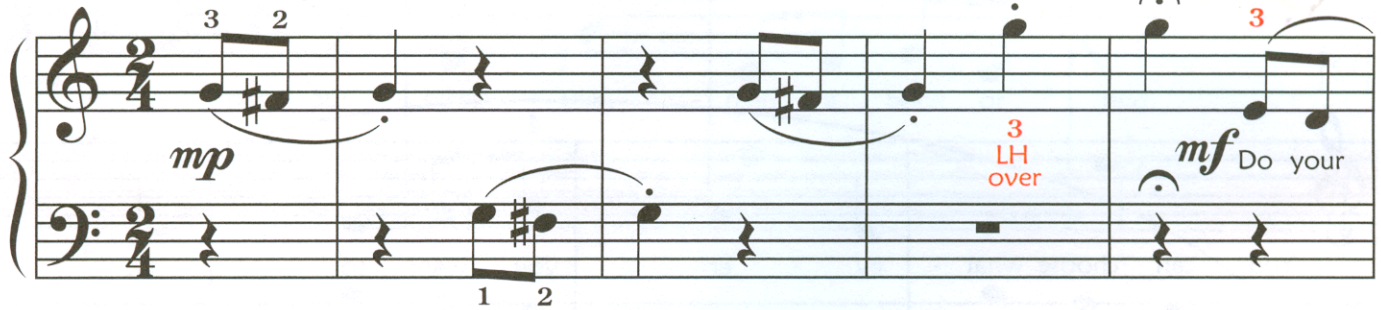

Moderately fast