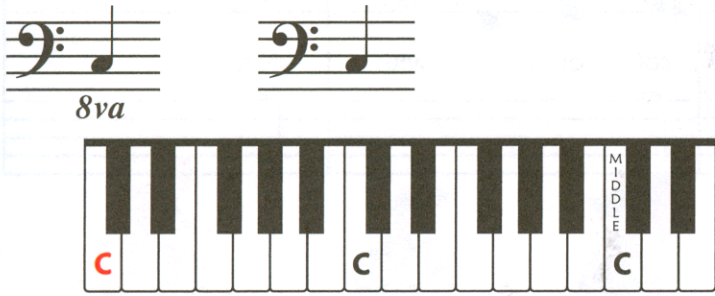

8va Lower

When placed *below* the staff, 8va means to play one octave (8 notes) lower than written.

Workout 4 Cross Over and Back

Play 3 times each day.

Folk Song Mix-Up

(Do Your Ears Hang Low?/Turkey in the Straw)

1
8va - - - -

20

5 Here's the part that sounds like Tur - key in

(continue playing 8va)

24

5 4 (with your ears hang - ing low) 5

rit.

the Straw.