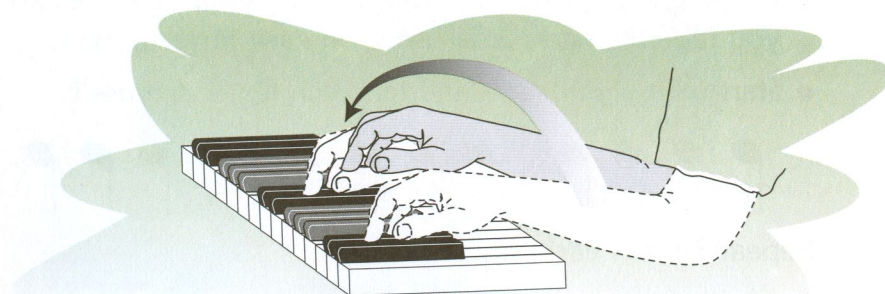

Technique Tool 3

Moving Freely

- LH: With your left hand and arm, gently trace a *curved arch* like a rainbow moving *down* the keyboard.
- Play “Beautiful Arches (LH)” on the closed keyboard cover as your left hand gently drops onto the wood.
- RH: With your right hand and arm, gently trace a *curved arch* like a rainbow moving *up* the keyboard.
- Play “Beautiful Arches (RH)” on the closed keyboard cover as your right hand gently drops onto the wood.

Repeat 3 times each day with LH, then RH.

Technique Tip: In “Beautiful Arches,” move freely up and down the keyboard, using gentle, curved arches.

Beautiful Arches (LH)

Play moderately (medium) loud.

Beautiful Arches (RH)